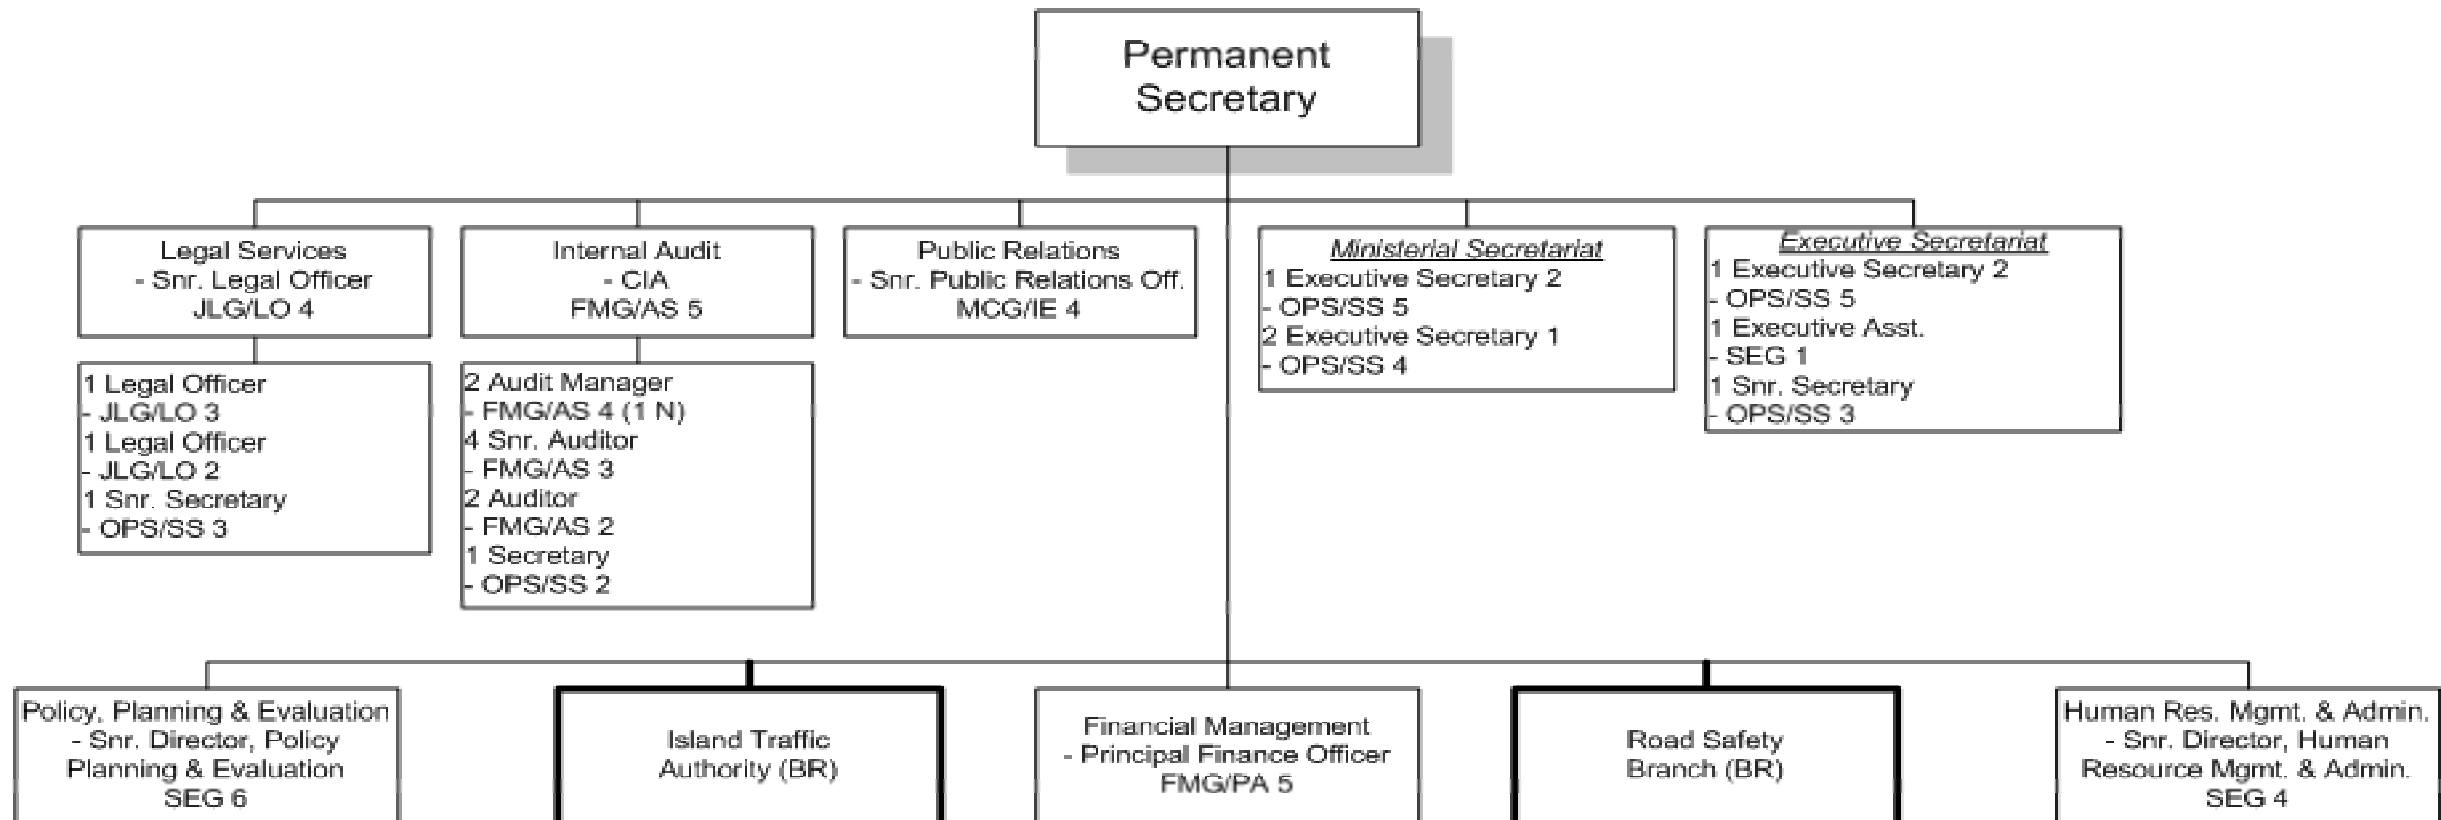

# Ministry of Transport & Works(Core) Proposed Organisational Structure Top Management

May 20, 2003

**LEGEND:**

(B/R) - Being restructured.

**Prepared by:**

Management Development Division  
Management Services Branch  
(CABINET OFFICE)  
RMedmtwpostm